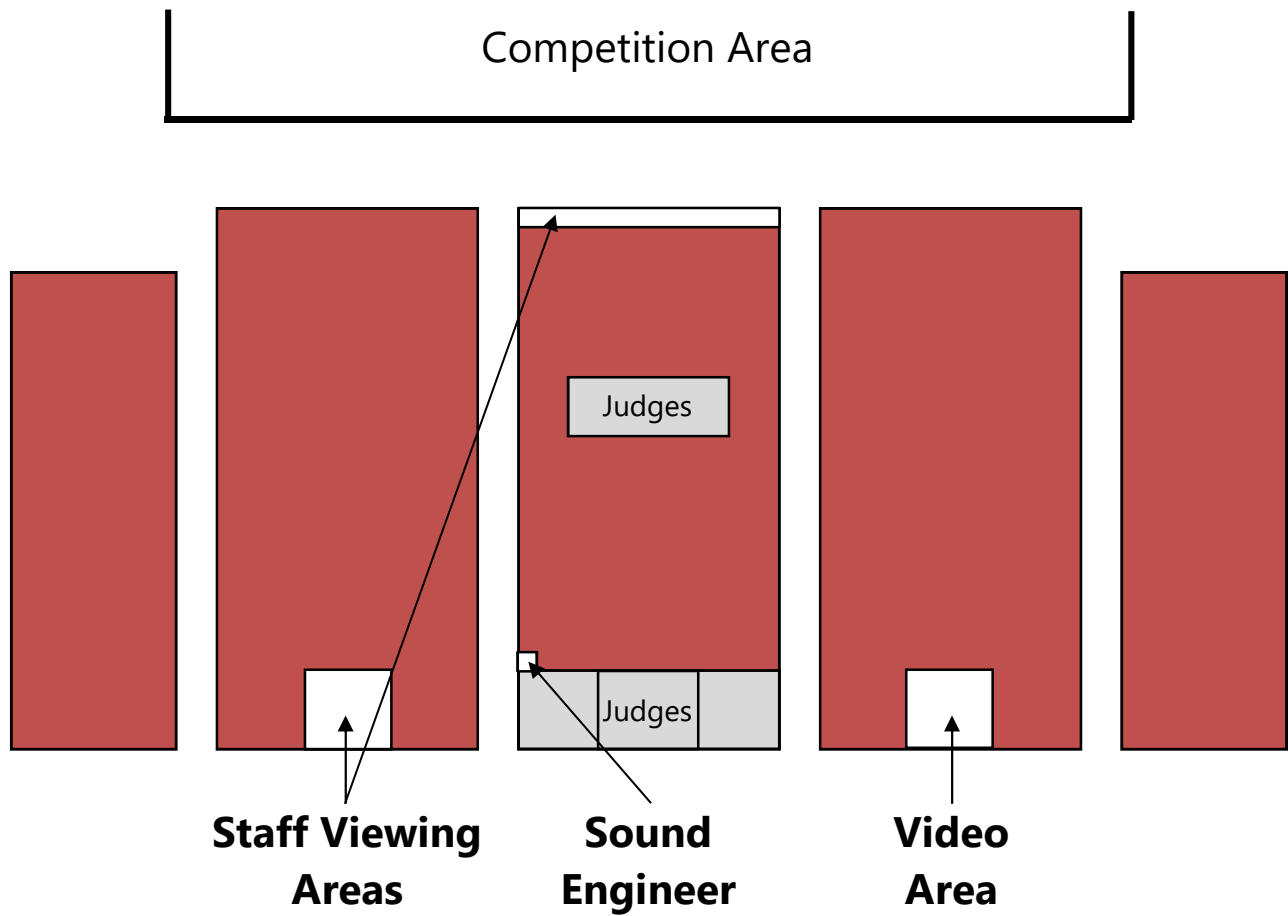

Designated Areas