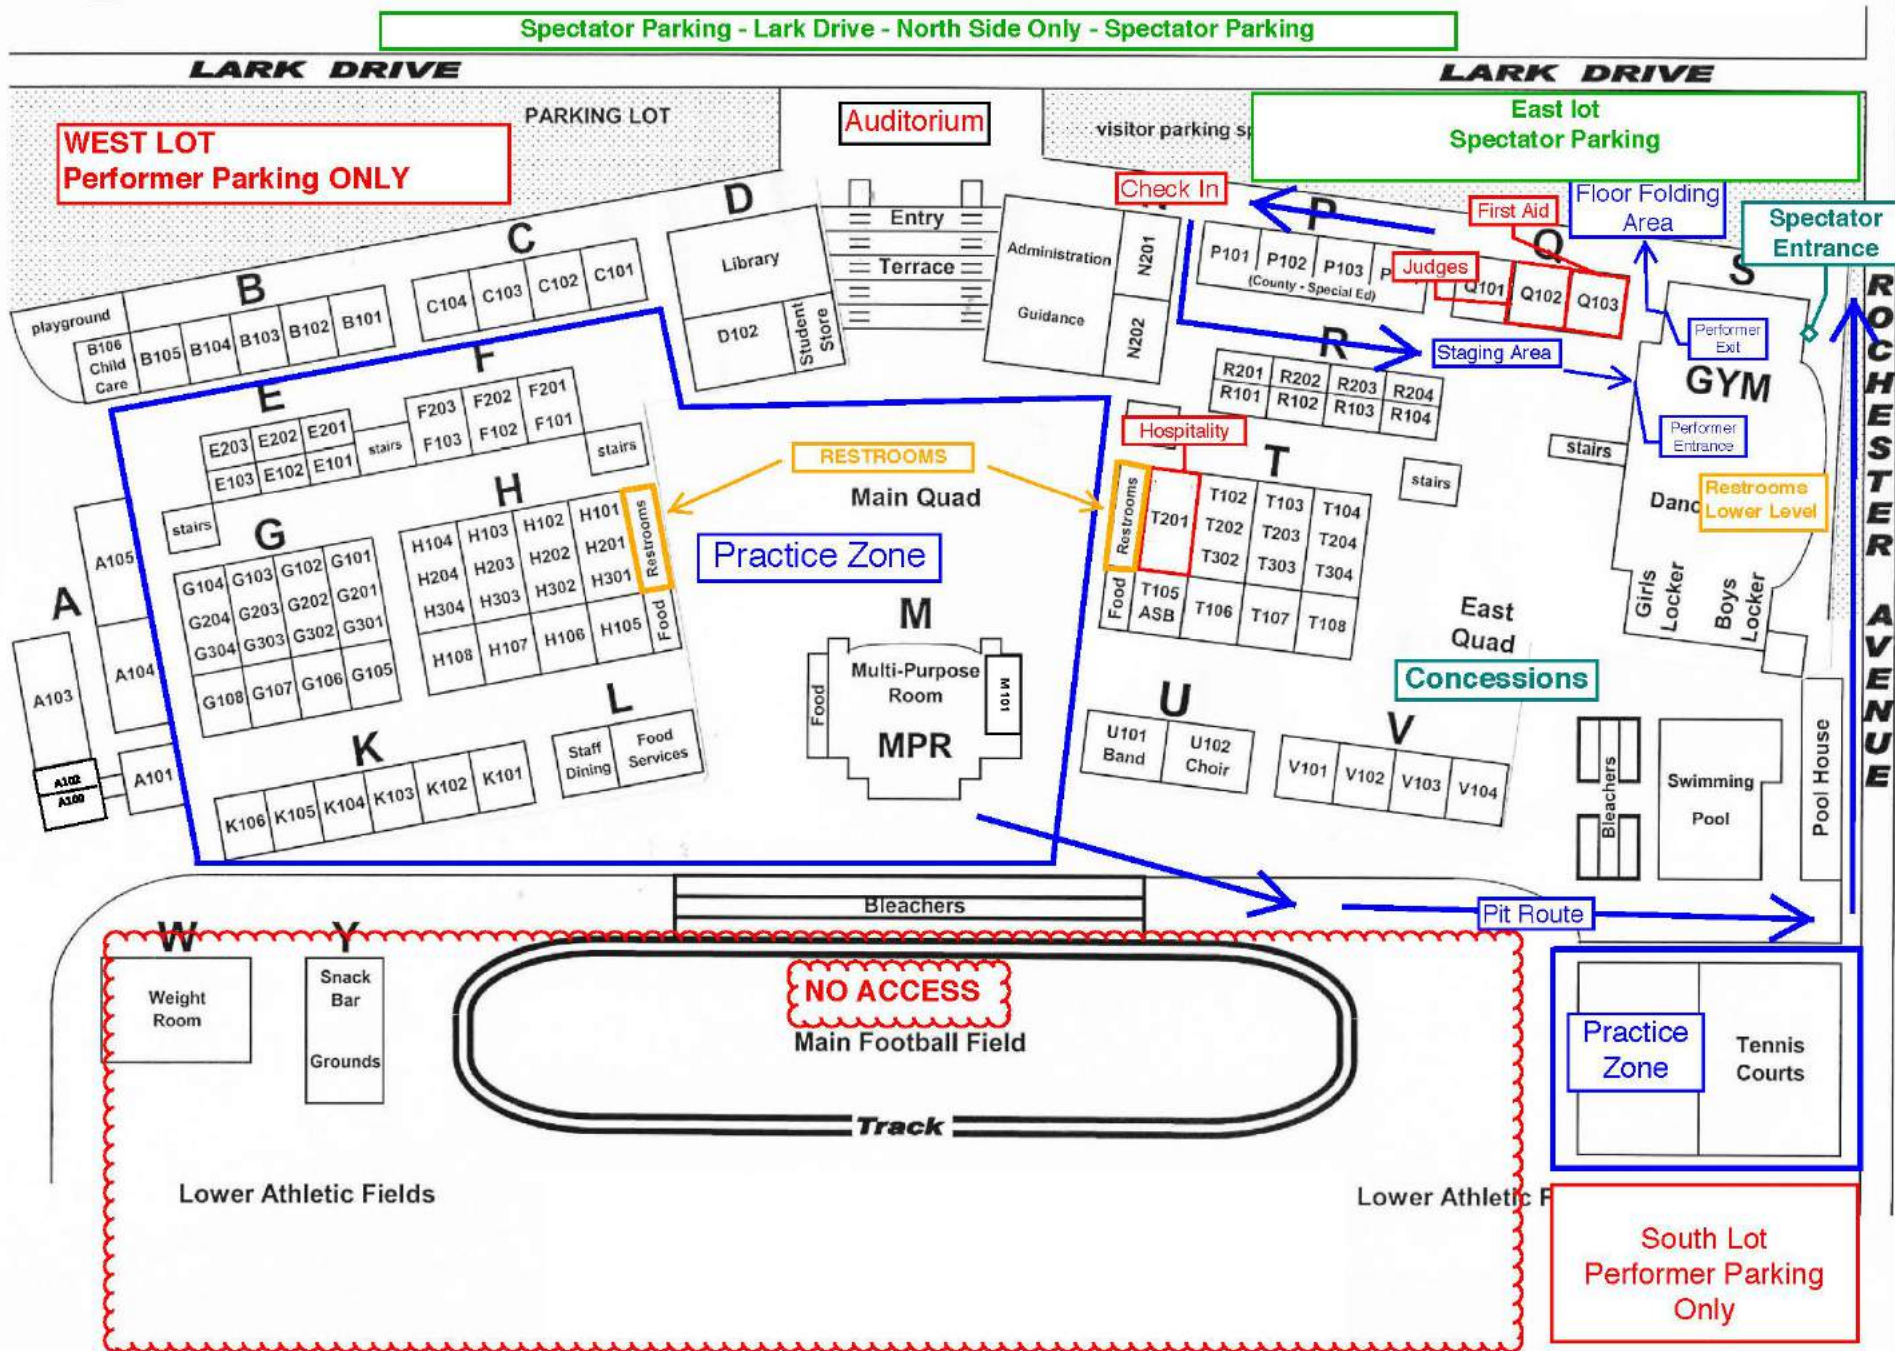

# SEMI/Truck/Trailer Entrance

SOUTHBOUND ROCHESTER ONLY!

No Northbound – No Left Turn

# RANCHO CUCAMONGA HIGH SCHOOL

11801 Lark Drive, Rancho Cucamonga, CA 91701