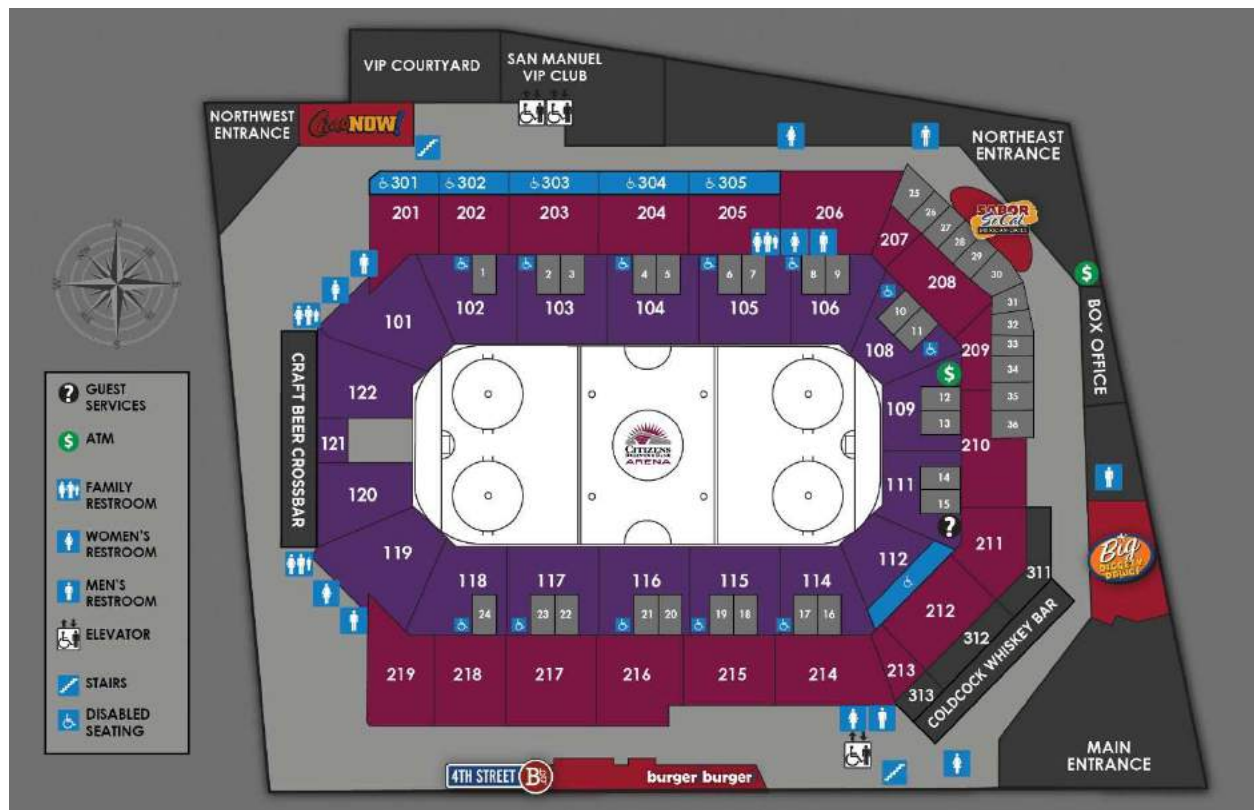

Citizens Business Bank Arena

SCPA Championship Finals

Arena Map