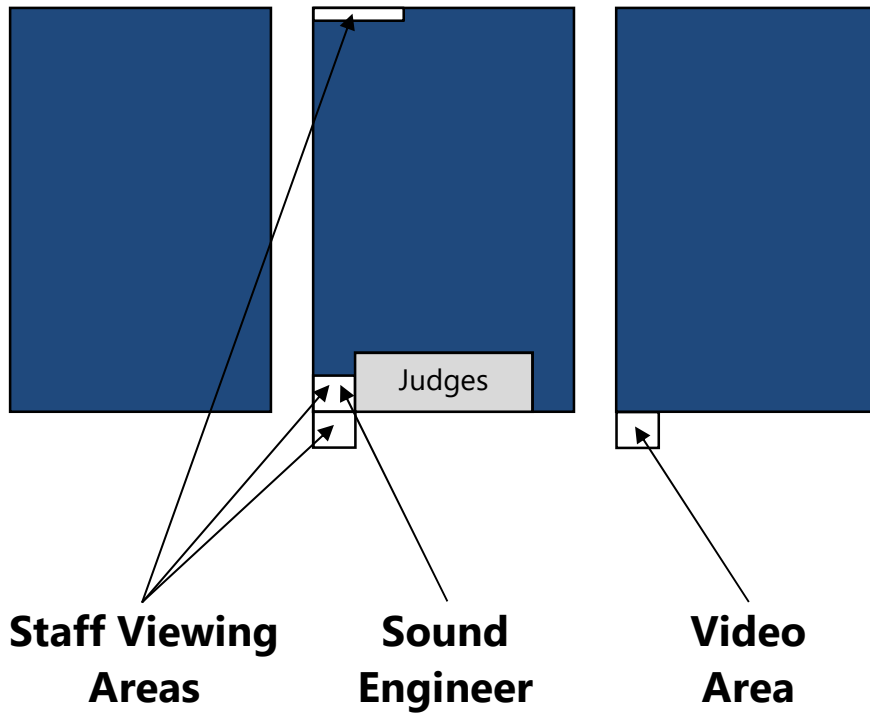

Designated Areas