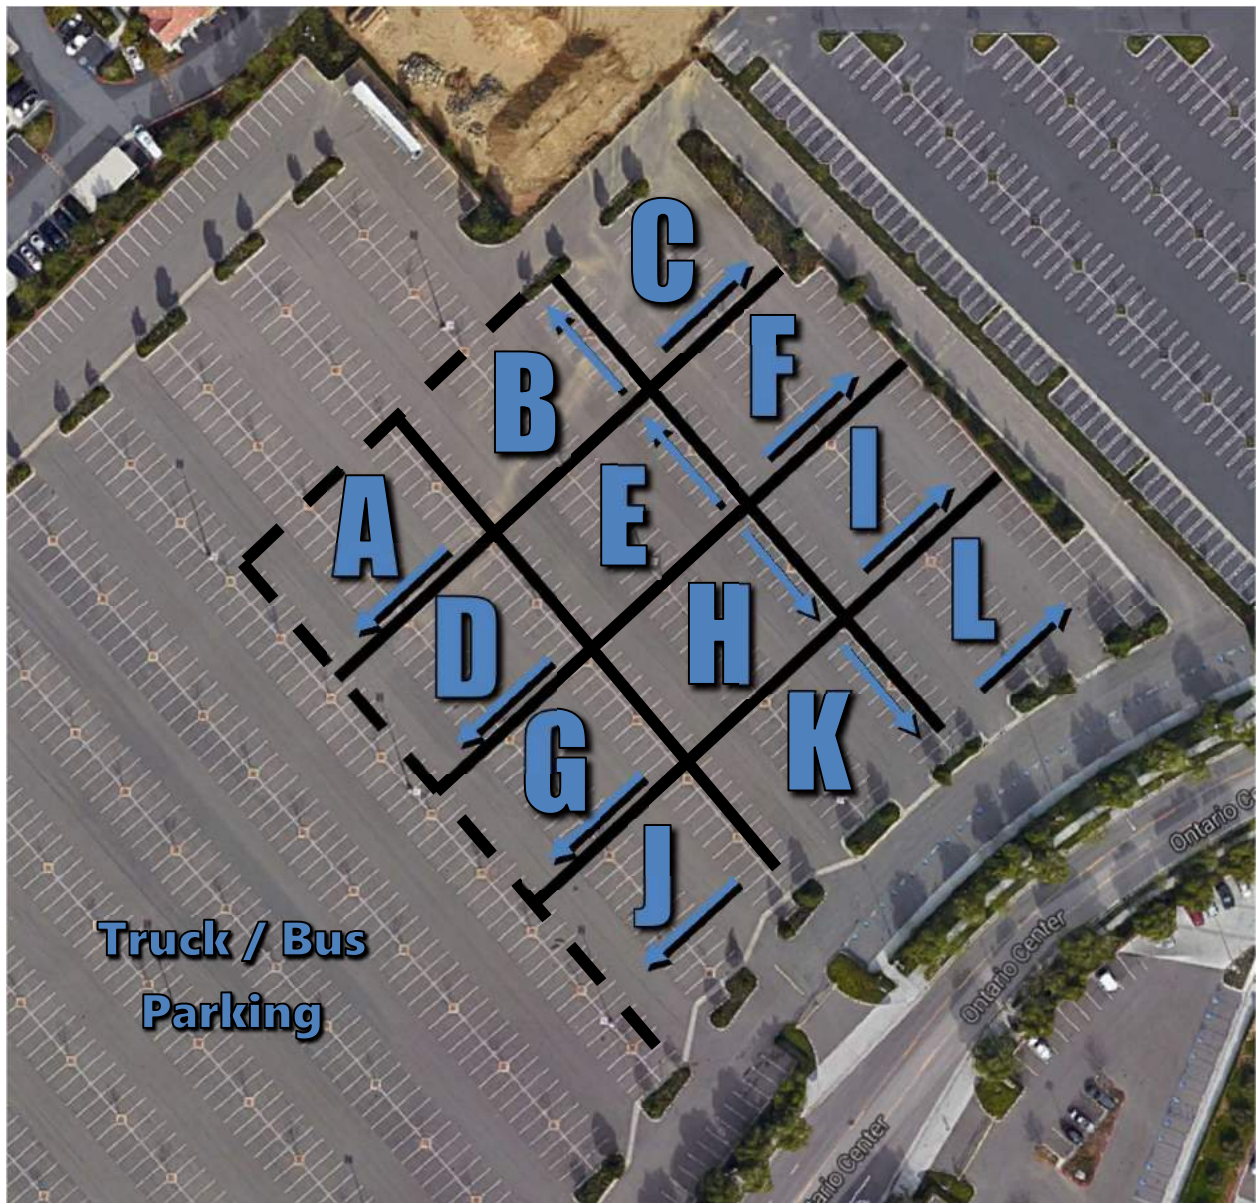

Citizens Business Bank Arena
SCPA Championship Finals

Warm-Up Lot