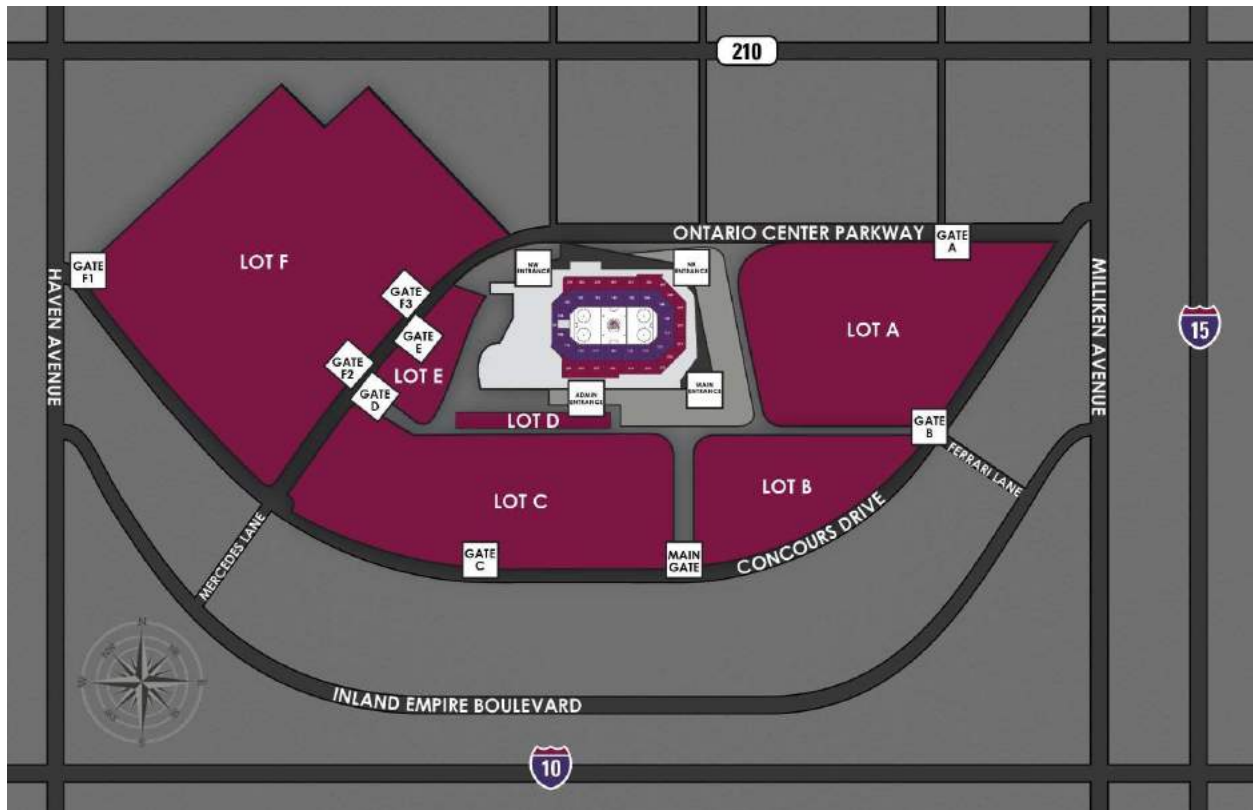

Citizens Business Bank Arena

SCPA Championship Finals

Area Map