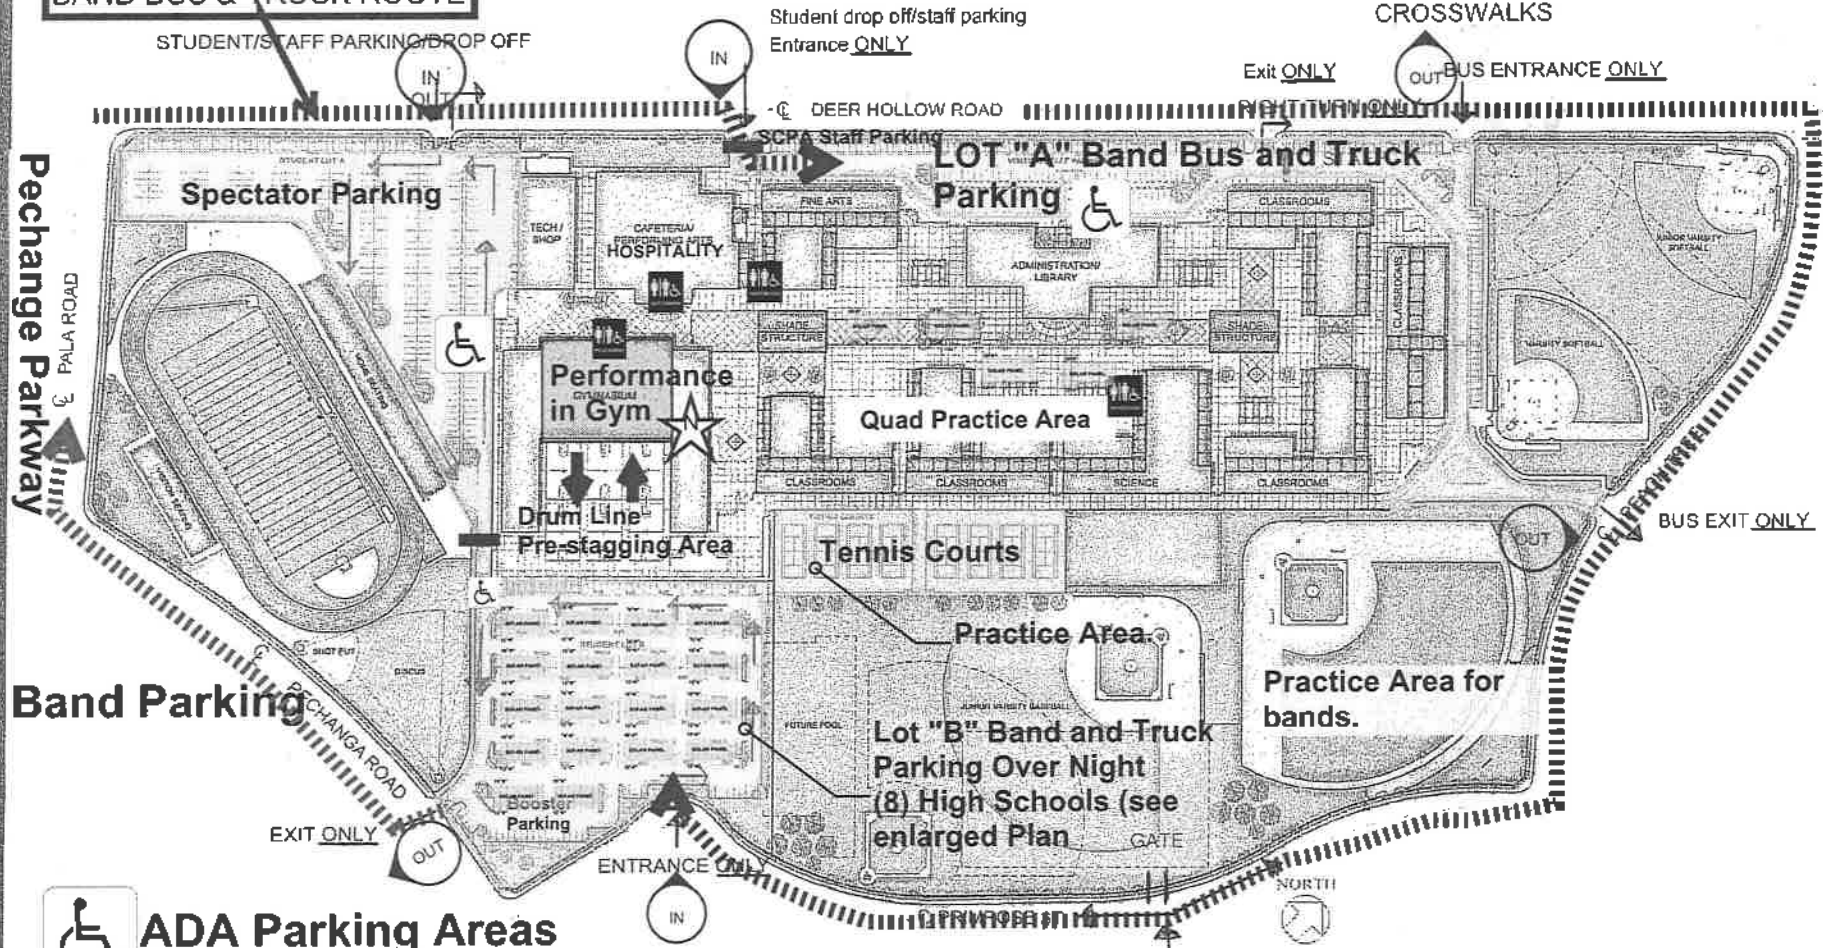

GREAT OAK HIGH SCHOOL

TEMECULA VALLEY UNIFIED SCHOOL DISTRICT

SITE PLAN

STUDENT/STAFF PARKING/DROP OFF/TRAFFIC FLOW MAP

IF YOU ARE PARKING ACROSS THE ST
AT THE PARK, BE SURE TO USE THE
CROSSWALKS

BAND BUS & TRUCK ROUTE

Pechange Parkway
PALA ROAD

Band Parking

EXIT ONLY

ENTRANCE ONLY

Exit ONLY

BUS ENTRANCE ONLY

BUS EXIT ONLY

NORTH

 ADA Parking Areas

 Restrooms

PLEASE FOLLOW TRAFFIC
DIRECTIONS AND WATCH
YOUR SPEED

GUEST MAP & INFORMATION

FRICK, FRICK & JETTÉ
ARCHITECTS, INCORPORATED
15337 BONANZA ROAD
VICTORVILLE, CA 92382
WWW.FFJ-ARCH.COM